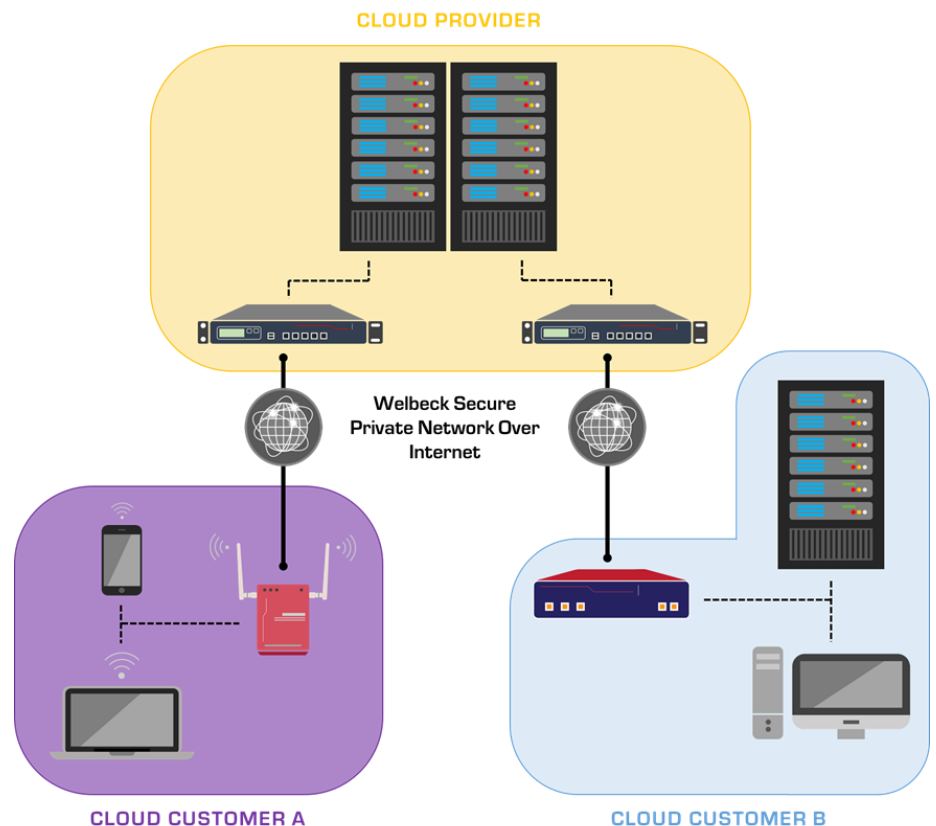

WELBECK
SECURE

Cloud Access and Integration

Welbeck uniquely enables cloud providers and customers to connect securely and reliably to cloud resources over internet and cellular – and to integrate cloud, mobile and on-prem resources at Layer 2 without paying for dedicated circuits or configuring Layer 3 routed VPNs. Its like the World's Longest Ethernet Cable™.

Cloud customers integrate resources on prem and in the cloud over internet or cellular - via virtual or physical Welbeck appliances.

Copyright © 2016 Welbeck Secure Solutions, LLC

Welbeck's secure LAN-to-LAN bridging technology integrates all network elements

Welbeck is preconfigured so that anyone can set it up without on-site IT support.

Access, Monitor and Manage at Layer 2

Welbeck gives you full LAN access to monitor and manage over internet and cellular – no messy IPsec VPN or RDP.