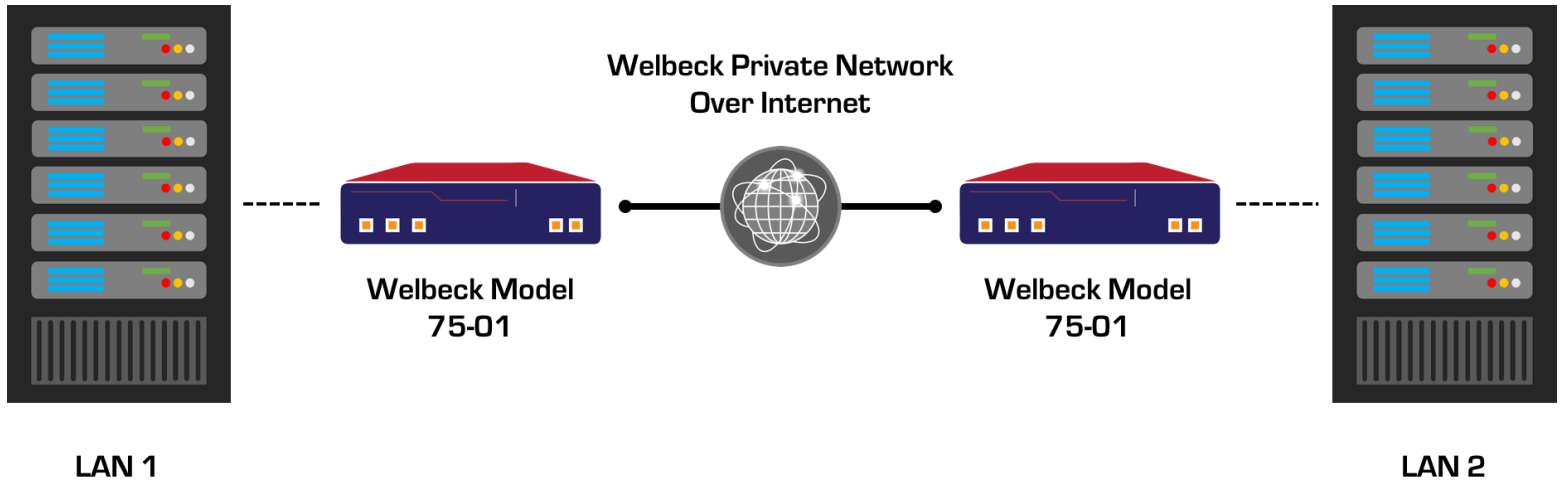

Private Network Extension without VPN or MPLS

Welbeck uniquely enables you to extend the LAN over internet or cellular. We operate at Layer 2 – just like MPLS – but without any need for leased lines or dedicated Ethernet/fiber.

	Welbeck	VPN	MPLS
LAN/Ethernet Extension	✓	✗	✓
Cloud and Local Management	✓	✗	✓
High Quality VoIP & Video	✓	✗	✓
Traffic Shaping/Low Packet Loss	✓	✗	✓
Encryption with Low Latency	✓	✗	✗
End-to-End Redundancy	✓	✗	✗
Immediate, Easy Implementation	✓	✗	✗
Total Cost of Ownership	\$	\$\$	\$\$\$\$